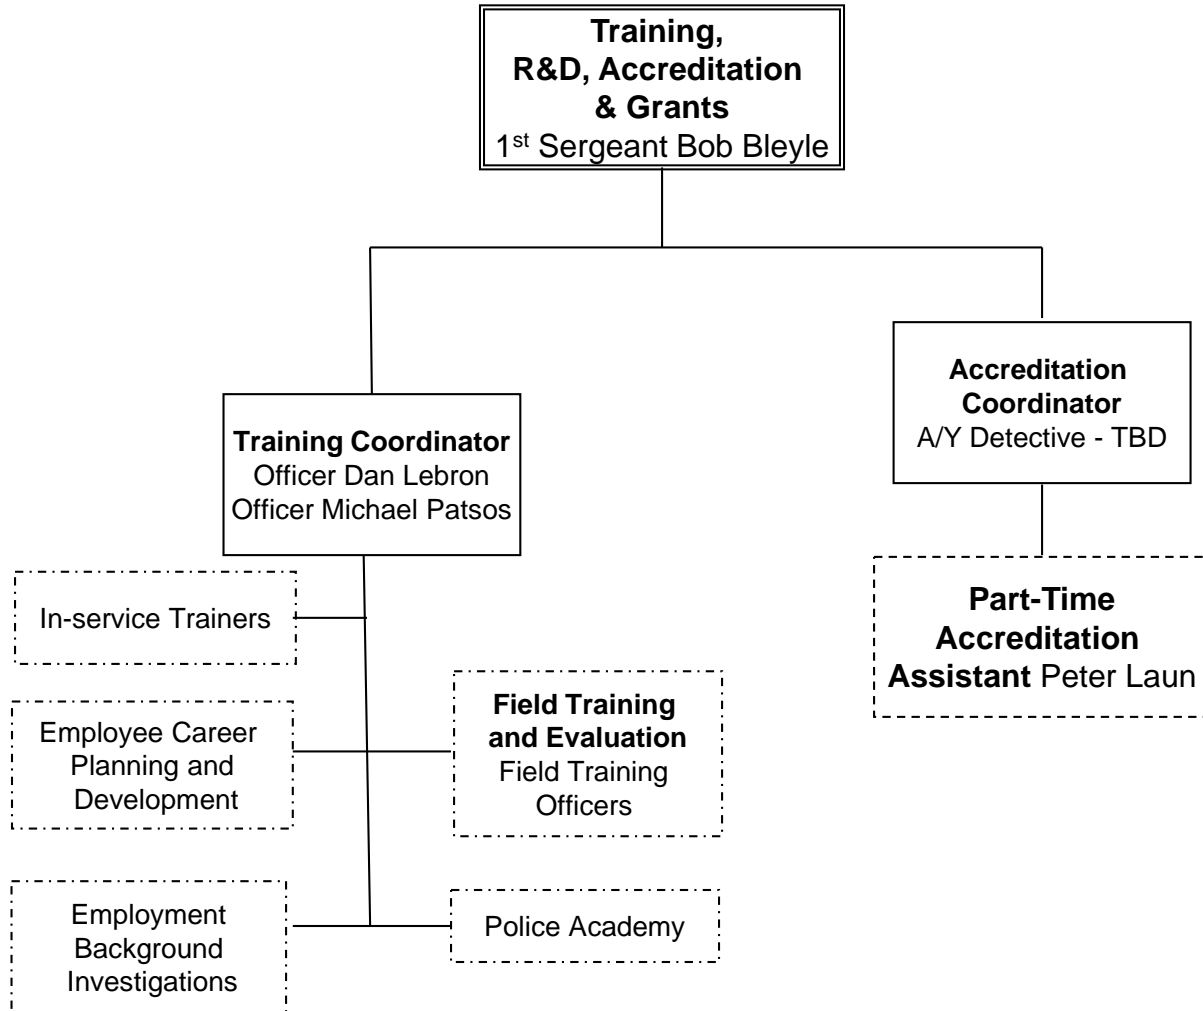

Research/Development, Accreditation and Grants

Department of Public Safety

Fire and Life Safety Services
Section

Fire and Life Safety Services Section

DPS Peace Officer Rank & Uniform Insignia

- Chief 
- Associate Chief 
- Commander 
- Senior Detective / Detective 
- 1st Sergeant / Sergeant 
- Non-designated ranking officer-Gold Badge
- Line Officer – Silver Badge