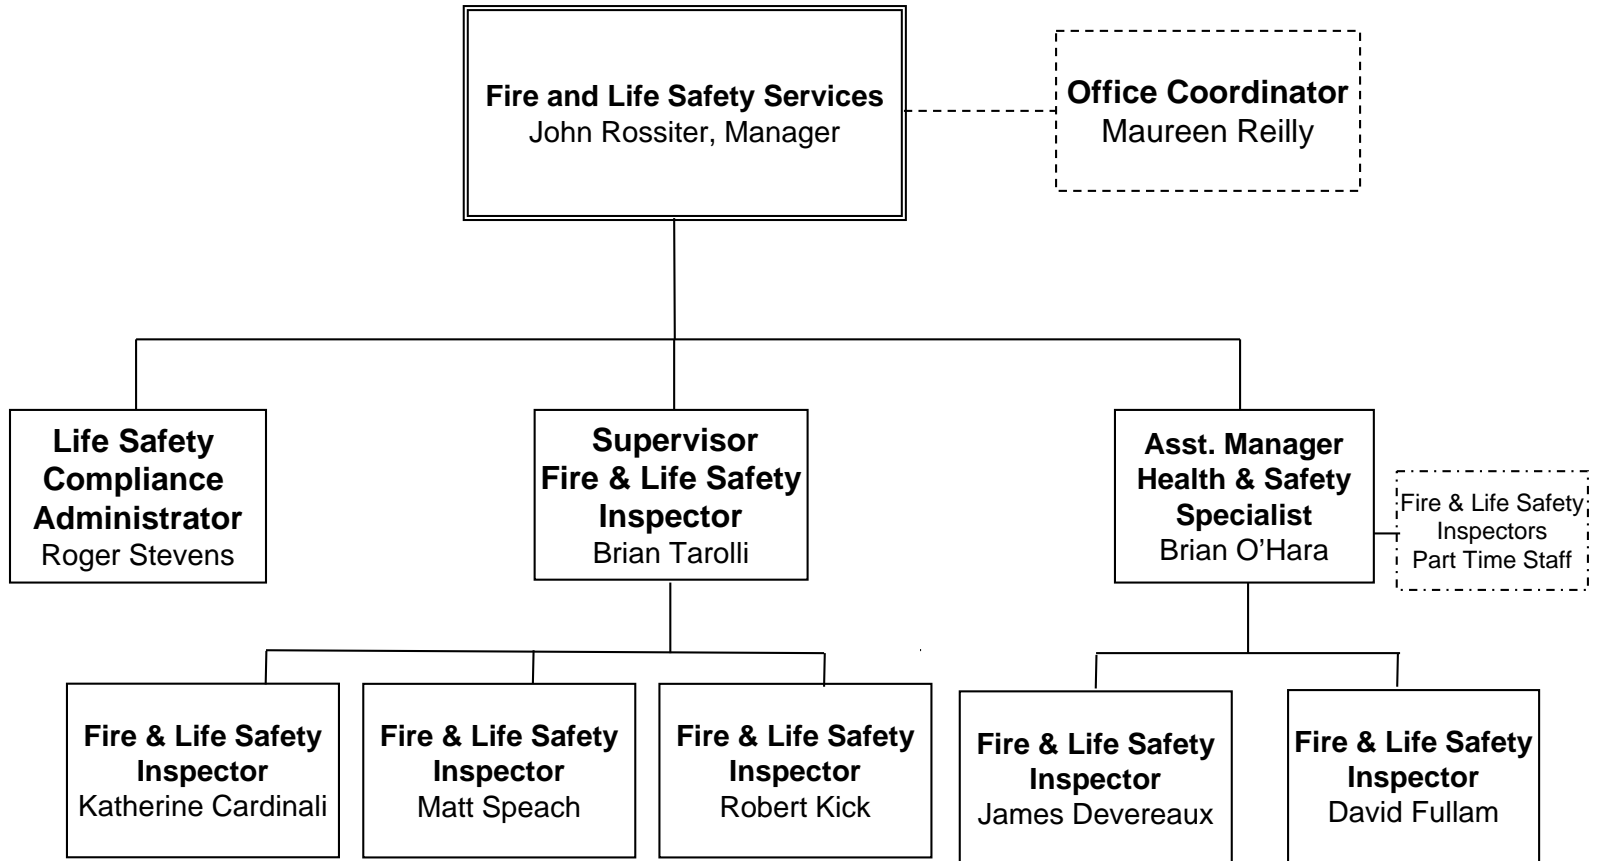

Fire and Life Safety Services Section