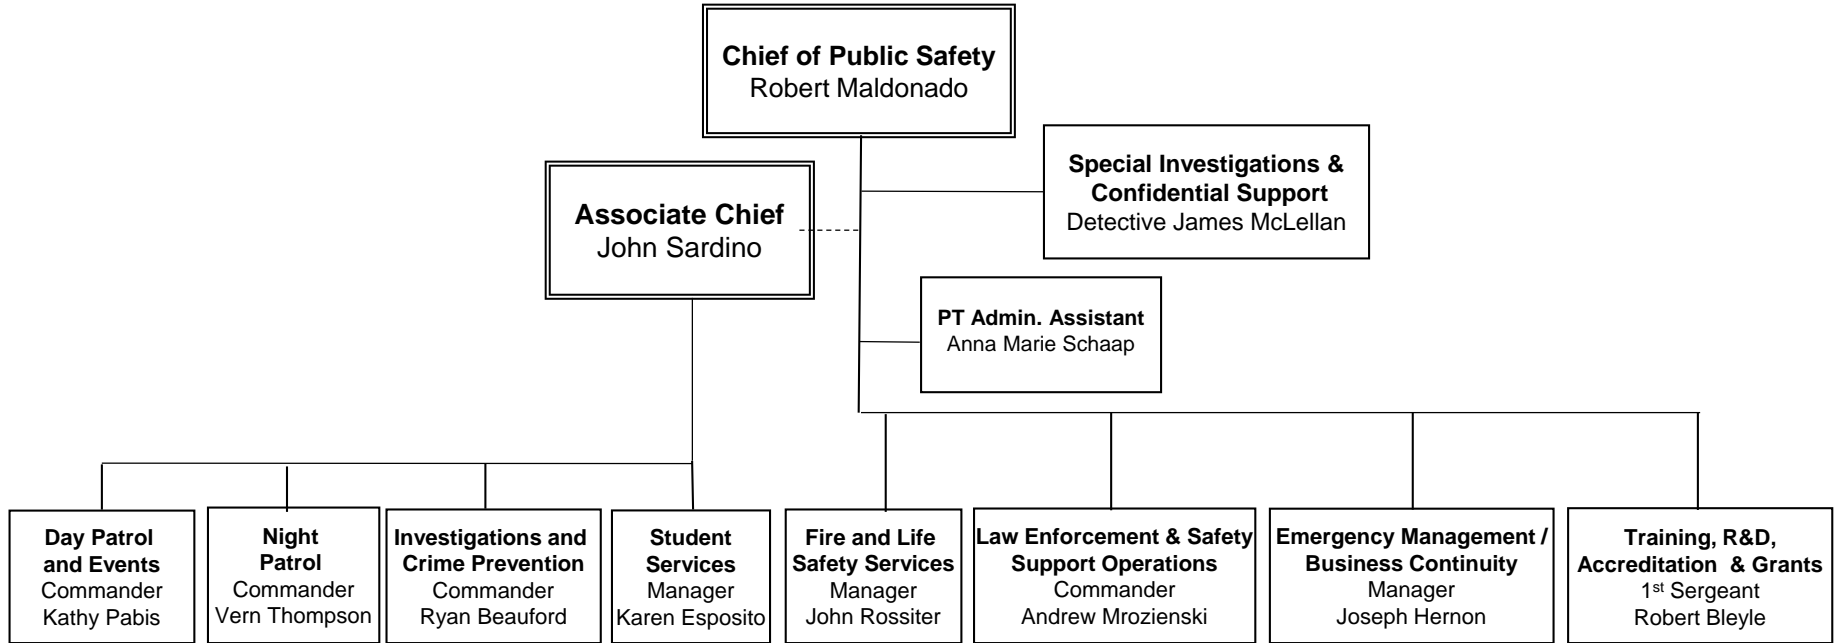

Syracuse University

Department of Public Safety

ORGANIZATIONAL CHART

January 17, 2016

Department of Public Safety

Department of Public Safety

Law Enforcement and
Community Policing Section

Law Enforcement and Community Policing Section

**Community Policing
Day Patrol Operations
And Events Section**
Commander Kathy Pabis

B Watch

Squad 1 – Patrol
Sergeant Sean Corcoran

4 PSO

Swing Sergeant
Sergeant Keith DiBello

4 PSO

Squad 2 – Patrol
Sergeant Tim Salanger

**Patrol Senior
Specialist**
Joe Shanley

6 CSO

4 PSO

Events Patrol Sergeant
Sergeant Andy Clary

Events Supervisors
& SPD Officers

Law Enforcement and Community Policing Section

**Community Policing
Night Patrol Operations Section**
Commander Vern Thompson